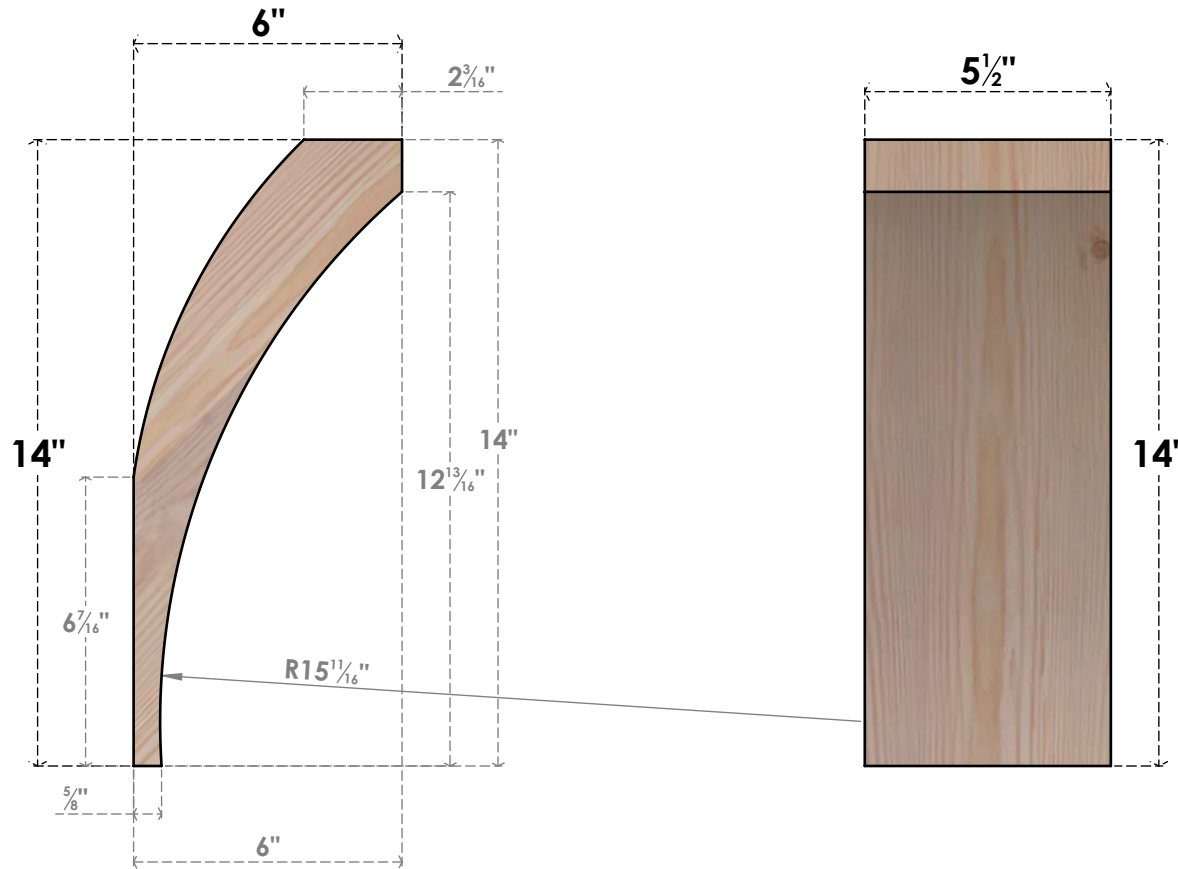

BRC06X06X14THR00SDF

5 1/2"W X 6"D X 14"H THORTON SMOOTH BRACE, DOUGLAS FIR

SIDE

FRONT

EKENA MILLWORK
 2300 WEST MAIN ST.
 CLARKSVILLE, TX 75426
 TOLL FREE: 866-607-0453
 WWW.EKENAMILLWORK.COM

NOTES

1. INSTALLATION TO BE COMPLETED IN ACCORDANCE WITH MANUFACTURER'S SPECIFICATIONS.
2. DRAWING MAY NOT BE TO SCALE
3. THIS DRAWING IS INTENDED FOR DESIGN AND PLANNING PURPOSES ONLY.
4. ALL INFORMATION CONTAINED HEREIN WAS CURRENT AT THE TIME OF DEVELOPMENT BUT MUST BE REVIEWED AND APPROVED BY THE PRODUCT MANUFACTURER TO BE CONSIDERED ACCURATE.
5. PRODUCTS ARE NOT KILN DRIED. THIS ITEM IS UNIQUE AND WILL CONTAIN THE NATURAL VARIATIONS THAT THE WOOD SPECIES OFFERS. THIS MAY RESULT IN VARIATIONS UP TO 1/4"